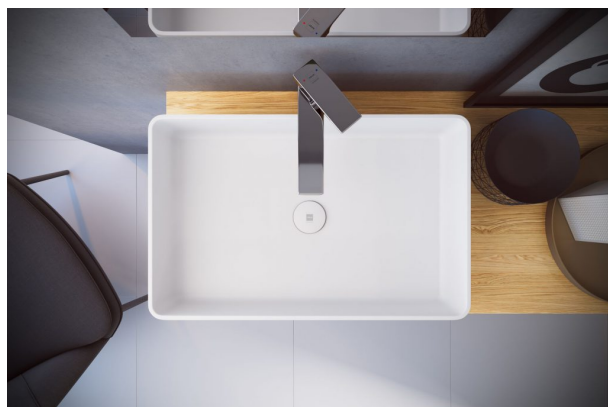

Assembly

quick and easy installation

Legal disclaimer:

*Certain technical factors and features of our finishes may be altered due to possible variations in the configuration of your computer and/or printer; these data are therefore only approximate and not definitive. We regularly review our product specifications to improve their characteristics and warranties. Please request detailed information from our sales department for any building or refitting projects.